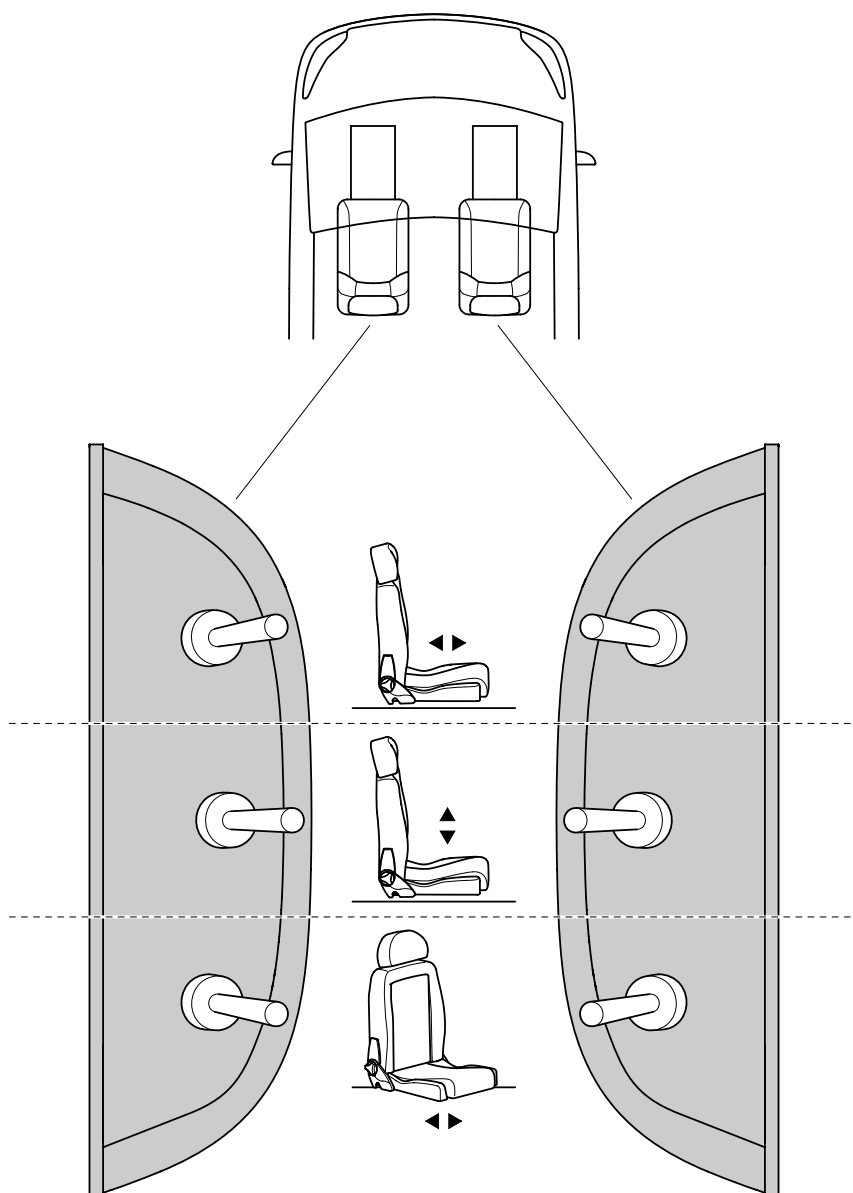

427615-2 2022/06

BraunAbility Europe AB
Åkerivägen 7
443 61 Stenkullen
Sweden

Phone: +46 302 254 00
E-mail: info@braunability.eu
www.braunability.eu

 **BraunAbility**

EN

-  *Weight capacity max 180 kg.*
-  *The Forward/Backwards and Up/Down toggle switches are always on. Ensure that they are not accidentally activated while driving. The Left/Right toggle switch is off when the vehicle's ignition is turned on.*
-  *Using the Turny 6-Way without the optional footrest causes a potential pinch risk.*
-  *Any modifications, adjustments or repairs to a Turny 6-Way must be performed by an authorised technician. Always contact your dealer for disassembly.*
-  *The control unit and the toggle switch cover shall not be used as support when transferring to and from the seat.*

Product data

Length*	1150 mm
Width	430 mm
Height	170-347 mm
Comfort adjustment	704 mm
Vertical travel	177 mm
Swivel range**	0-140° / 0-120°
Weight capacity***	180 kg
Unit weight, without seat and accessories	54 kg
Operating voltage	12V
Fuse	30A

* can be reduced 45-190 mm by installer if needed.
 ** differs between left (140°) and right (120°) side installation.
 *** refers to the total weight of the seat, its accessories and the user.

Care instructions