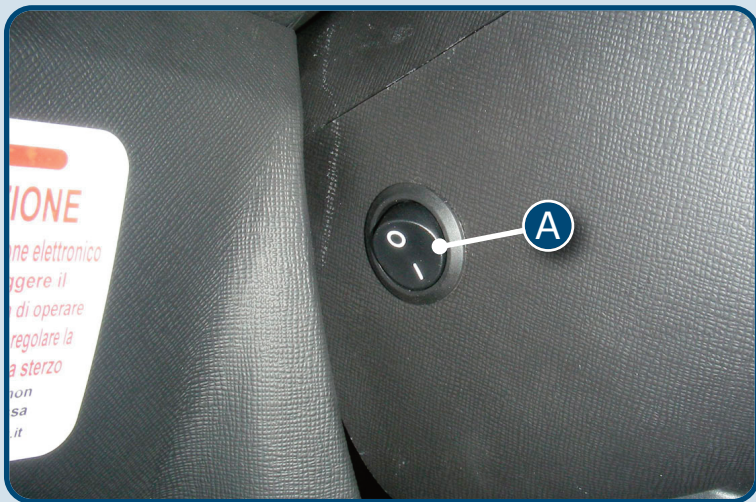

Therefore we advise you to consult the below reported user guide prior to using the device.

KEY PAD

A small round Key Pad, positioned on the right hand side of the steering wheel, near to the windscreen wiper lever, which allows you to activate headlights, indicators and horn without having to release your hold on the steering wheel. To enable night vision the device comes with fluorescent keys. This device coexists in perfect harmony with the original secondary controls of the vehicle

- A** - LEFT TURN SIGNAL
- B** - FLASHING or HIGH /LOW BEAM SELECTOR
- C** - RIGHT TURN SIGNAL
- D** - HORN
- E** - LIGHT SWITCH

DEVICE ACTIVATION

An on/off switch (A) is positioned on the vehicle, in an easy to reach position.