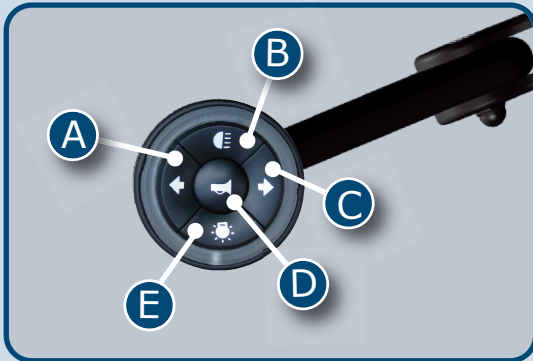

Guidosimplex products coexist in perfect harmony in parallel with the original commands and design of the vehicle and conventional driving can be restored on command.

This device is capable of fulfilling all needs as per design as long as a correct usage is performed.

Therefore we advise you to consult the below reported user guide prior to using the device.

KEY PAD

A small round Key Pad, positioned on the right hand side of the steering wheel, near to the windscreen wiper lever, which allows you to activate headlights, indicators and horn without having to release your hold on the steering wheel. To enable night vision the device comes with fluorescent keys. This device coexists in perfect harmony with the original secondary controls of the vehicle

- A** - LEFT TURN SIGNAL
- B** - FLASHING or HIGH /LOW BEAM SELECTOR
- C** - RIGHT TURN SIGNAL
- D** - HORN
- E** - LIGHT SWITCH

DEVICE ACTIVATION

An on/off switch (A) is positioned on the vehicle, in an easy to reach position.